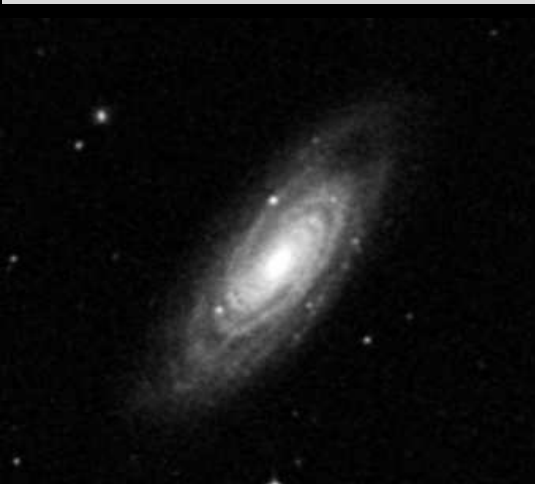

NGC7393	NGC7416	NGC7606	NGC7721
22h51.6m / -5°33' 12.9mag / 2.0x0.9'	22h55.7m / -5°30' 12.4mag / 3.2x0.7'	23h19.1m / -8°29' 10.8mag / 5.4x2.1'	23h38.8m / -6°31' 11.6mag / 2.8x1.1'